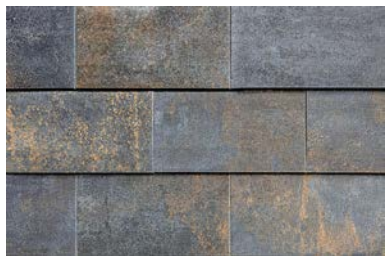

# Клинкерная дранка Rustikotta

tempio®

RK-EK1015 –  
Toned Flamed

RK-EK1014 –  
White Splatter

RK-EK1009 –  
Light Grey Flamed

RK-EK1005 –  
Red Flamed

RK-EK1004 –  
Anthracite

RK-EK1027 –  
Black Oxid